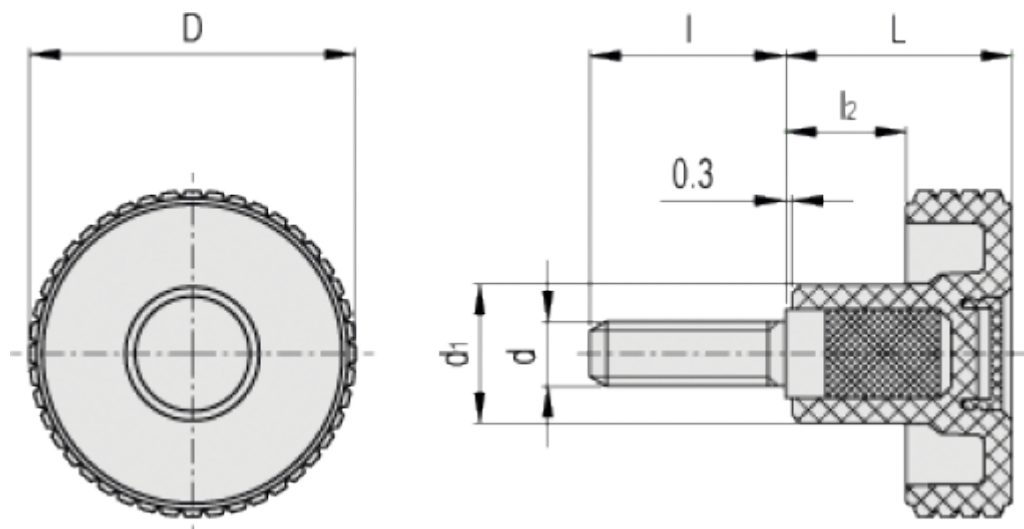

Article number: 23020345565

Description: E+G Knurled knob MBT.60 p-M12x30-C5, Blue

Measures

D	= 61
d1	= 23
d6g	= M12
L	= 39
l	= 30
l2	= 18.5